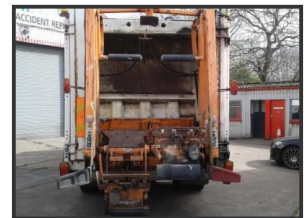

UK Refuse Trucks

MUNICIPAL VEHICLE SPECIALISTS

Dennis Elite

£POA

Dennis elite 6x4 refuse truck, phoenix body, zoeller split binlift

Product Details

Category/Type	6x4 Refuse Collection Trucks - Garbage Trucks - Binwagons - RCV
Make	Dennis
Model	Elite
Year	2008
Mileage	120,000 KM