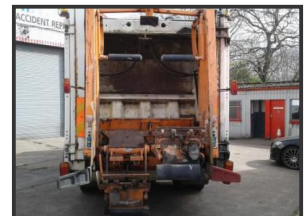

UK Refuse Trucks

MUNICIPAL VEHICLE SPECIALISTS

Dennis Elite

£POA

Dennis elite 6x4 refuse truck, phoenix body, zoeller split binlift

Product Details

Category/Type	Refuse Trucks
Make	Dennis
Model	Elite
Year	2008
Mileage	120000km